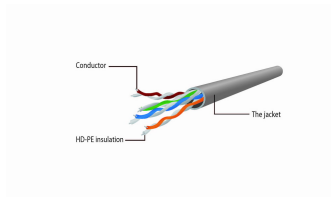

## Características

- CAT6 UTP latiguillo
- Tapas sin enganches

## Especificaciones

Patch cord category 6 UTP (unshielded)  
Length: according to the item  
Structure: AWG 26 (7 x 0.15 mm wire), CCA  
HDPE insulation of the wire: 0.85 mm  
With LDPE filler  
With polyester tape: not used  
With aluminum foil: not used  
Drain hose: not used  
PVC outer insulation: 6.2 mm  
Color: according to the item  
Operation up to 250 MHz