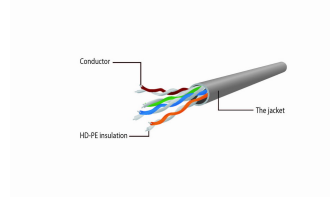

## Características

- CAT6 UTP latiguillo
- Tapas sin enganches

## Especificaciones

Patch cord category 6 UTP (unshielded)  
Length: according to the item  
Structure: AWG 26 (7 x 0.15 mm wire), CCA  
HDPE insulation of the wire: 0.85 mm  
With LDPE filler  
With polyester tape: not used  
With aluminum foil: not used  
Drain hose: not used  
PVC outer insulation: 6.2 mm  
Color: according to the item  
Operation up to 250 MHz