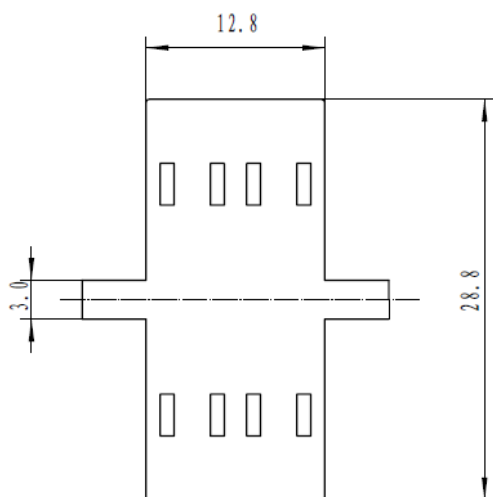

Application Areas

- CATV
- Active Network/Transceiver
- Passive Network
- Telecommunication
- Metro
- Multimedia
- Test equipment
- Gigabit Ethernet
- Video

Technical Drawings

LC Duplex