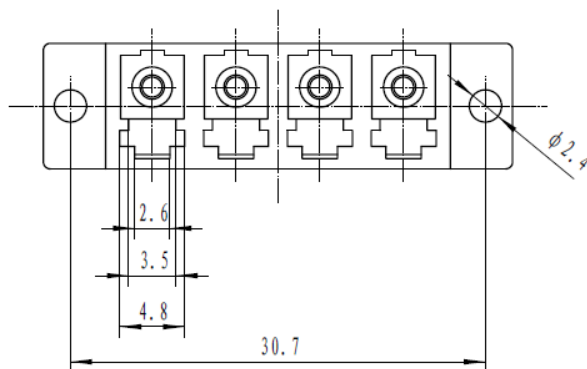

Application Areas

- CATV
- Active Network/Transceiver
- Passive Network
- Telecommunication
- Metro
- Multimedia
- Test equipment
- Gigabit Ethernet
- Video

Technical Drawings

LC Duplex

LC Quad