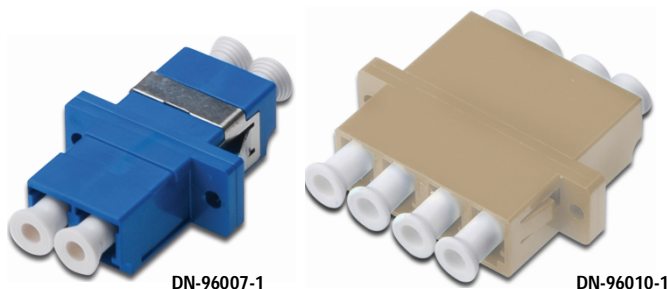

DIGITUS® Fiber Optic LC Couplers

✓ Compact & sturdy design

✓ High quality ceramic ferrule

✓ Perfect for assembling of splice boxes

✓ Quick and easy installation

Abstract

DIGITUS® Fiber Optic LC Couplers, Duplex, Quad; Singlemode, Multimode

Features

- Compact design
- Sturdy housing
- Accurate processed
- Perfect for assembling of splice boxes
- Quick and easy installation
- With dust protection caps
- High quality ceramic ferrule
- Low return- and insertion loss
- Compatible to Telcordia, ANSI, TIA/EIA, NTT und JIS
- According to IEC 61754 standards
- LC Duplex suitable for SC Simplex break-out
- LC Quad suitable for SC Duplex break-out
- Couplers with laser shutter (on request)

Product Overview

The high quality DIGITUS® fiber optic couplers with ceramic ferrule are the perfect supplement for the assembling of splice boxes. Due to constant quality controls and the accurate processing, the couplers guarantee an optimal performance and link quality. Each coupler is equipped with a dust protection cup, to protect the ferrules against dust. Moreover the couplers are delivered with the suitable mounting material, so that they can be installed and fixed to the front panels immediately. The perfect performance is achieved by using the DIGITUS® pigtails, which are also high quality manufactured and whose connectors interact with the couplers in the best of possible ways.

Specifications

Connector	Singlemode 9/125 μ	Multimode 50/125 μ
Ferrule	Ceramic	Ceramic
Color	Blue/Metal	Beige/Aqua/Violet/Metal
Insertion loss	< 0.20 dB	< 0.20 dB
Life cycle	max. 1000 matings	max. 1000 matings
Operating temperature	-40 °C up to +85 °C	-40 °C up to +85 °C