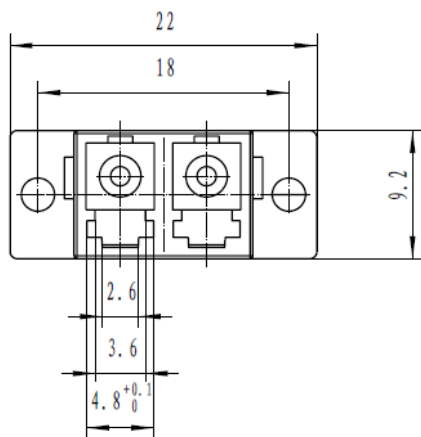

Application Areas

- CATV
- Active Network/Transceiver
- Passive Network
- Telecommunication
- Metro
- Multimedia
- Test equipment
- Gigabit Ethernet
- Video

Technical Drawings

LC Duplex