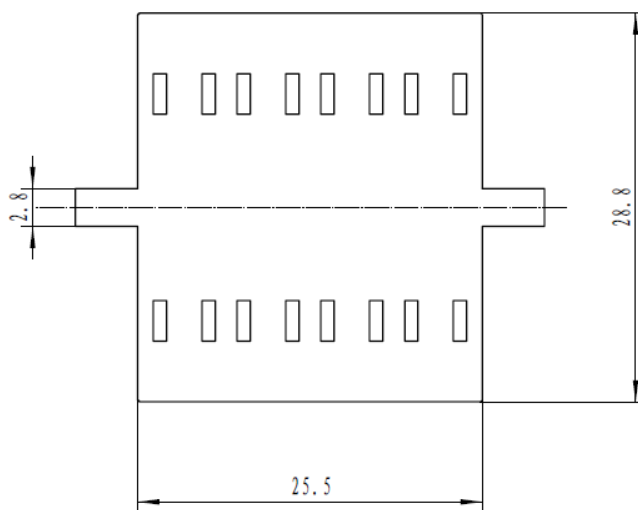

Application Areas

- CATV
- Active Network/Transceiver
- Passive Network
- Telecommunication
- Metro
- Multimedia
- Test equipment
- Gigabit Ethernet
- Video

Technical Drawings

LC Duplex

LC Quad