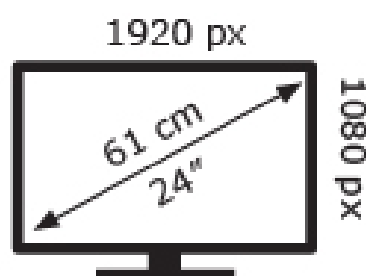

# ENERG

ViewSonic

VG2456 / VS18086

**14** kWh/1000h

2019/2013