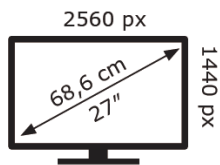

ENERG ⚡

HP, Inc.

HP OMEN 27i(HSD-0048-L)

64 kWh/1000h

2019/2013