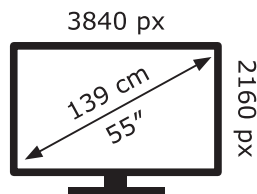

ENERG ⚡

LG Electronics

55UQ79006LA

82 kWh/1000h

ABCDEF**G**

120 kWh/1000h

2019/2013