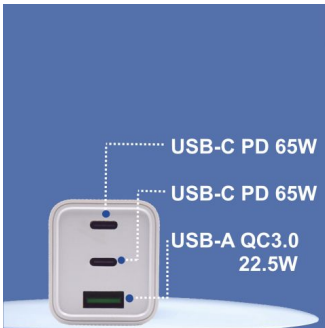

Single Output
USB-C1: 65.0W
USB-C2: 65.0W
USB-A: 22.5W
USB-C1 + USB-C2: 45.0W (PD) + 20.0W (PD) 65.0W Max
USB-C1+USB-A: 45.0W (PD) + 22.5W (67.5W Max)
USB-C2+USB-A: 45.0W (PD) + 22.5W (67.5W Max)
USB-C1+USB-C2+USB-A: 22.5W PD + 22.5W PD + 22.5W (67.5W Max)

65W
USB-C1 Output
65W
USB-C2 Output
22.5W
USB-A Output

50% Smaller